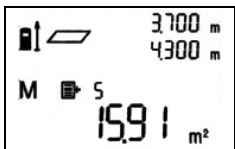

가 ,

20

M-/D 14

(가

)가

M+ 16

M- 15

C 12

가